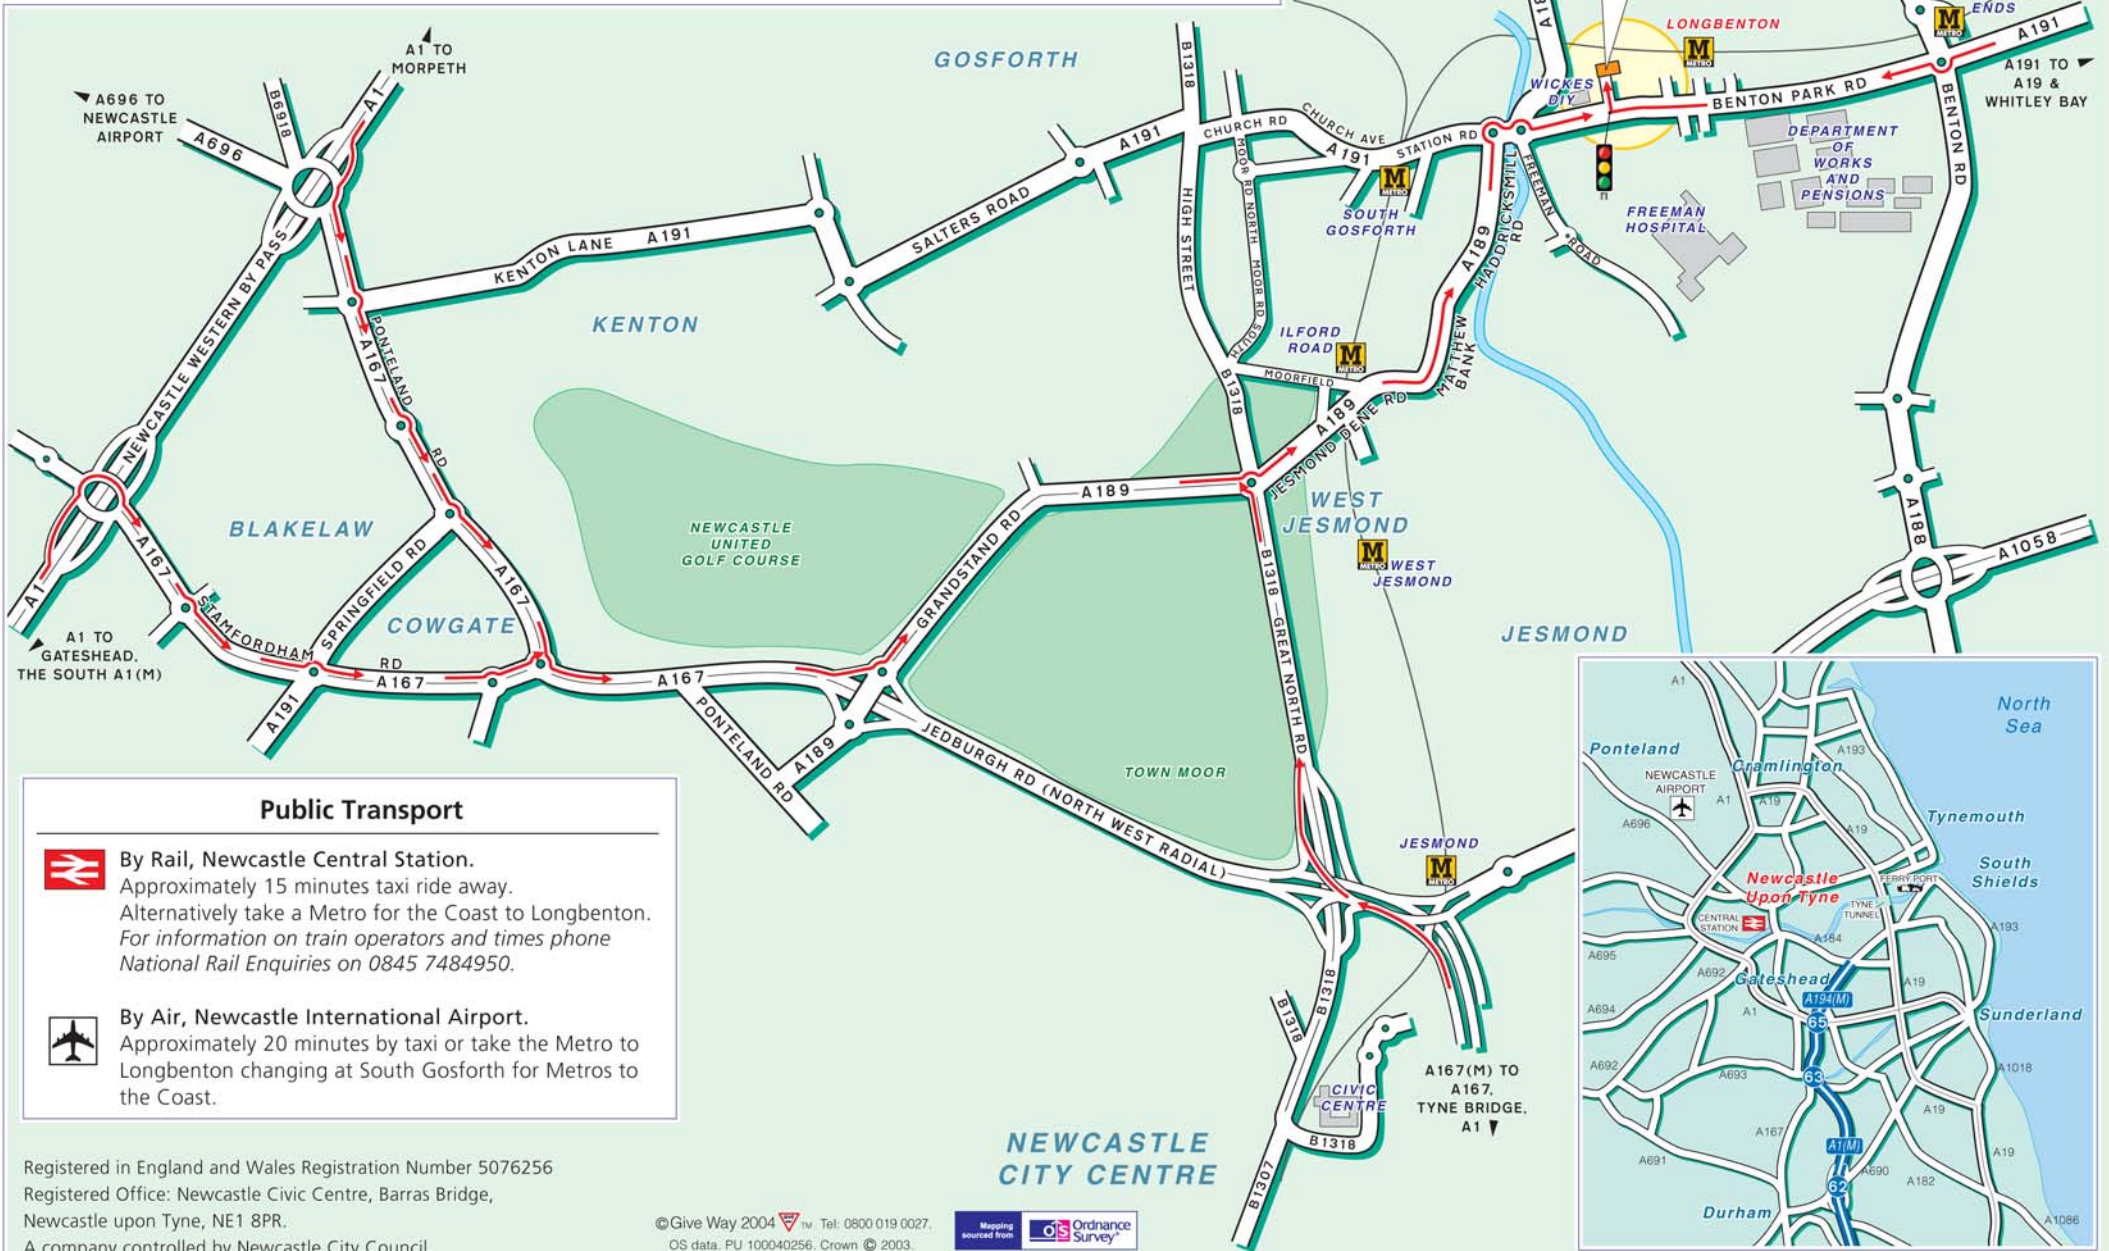

**Your Homes
Newcastle**

YHN House, Benton Park Road
Newcastle upon Tyne NE7 7LX

Tel: 0191 2788600 Fax: 0191 2788603
Minicom: 0191 2787727
Website: www.yhn.org.uk

**Your Homes
Newcastle**

Public Transport

By Rail, Newcastle Central Station.
Approximately 15 minutes taxi ride away.
Alternatively take a Metro for the Coast to Longbenton.
For information on train operators and times phone
National Rail Enquiries on 0845 7484950.

By Air, Newcastle International Airport.
Approximately 20 minutes by taxi or take the Metro to
Longbenton changing at South Gosforth for Metros to
the Coast.

Registered in England and Wales Registration Number 5076256
Registered Office: Newcastle Civic Centre, Barras Bridge,
Newcastle upon Tyne, NE1 8PR.
A company controlled by Newcastle City Council.

© Give Way 2004. Tel: 0800 019 0027.
OS data. PU 100040256. Crown © 2003.